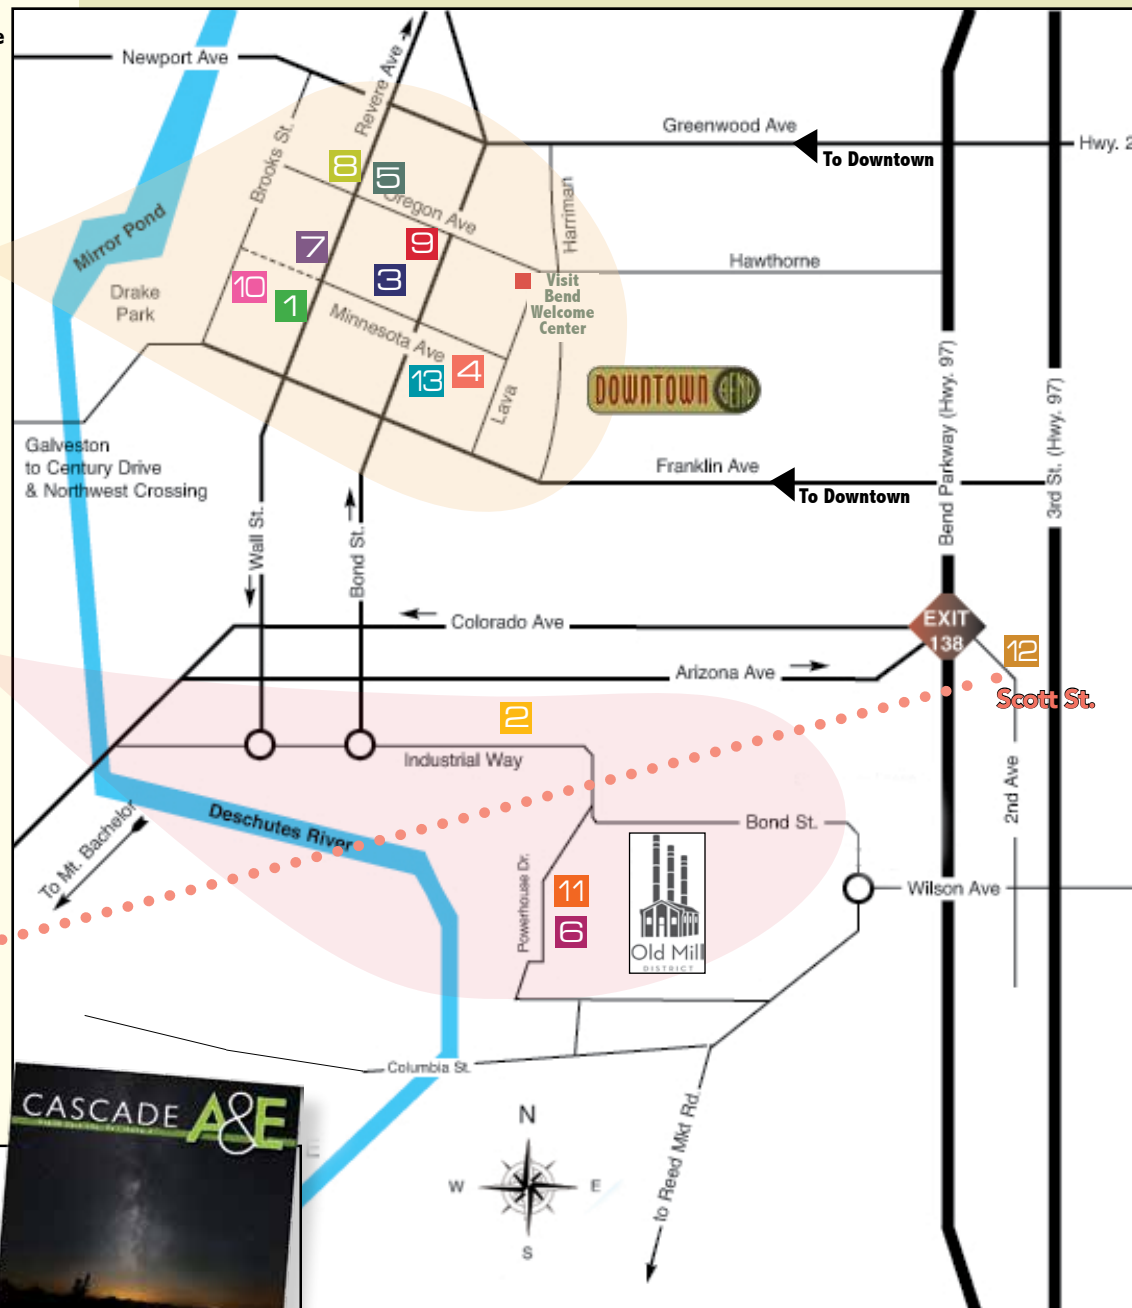

Bend is a **cultural center** featuring **concerts, music,** and a **film festival**. A vast collection of **public art** featured in the

city's many roundabouts stand as a backdrop to ongoing exhibits of fine art displayed in Bend's galleries. **Every month Downtown** (5-9pm), and the **Old Mill District** & **Box Factory** (4-8pm) participate in the monthly **First Friday Gallery Walk**.

13 WOODEN JEWEL

Nationally recognized designer jewelry and fine arts

Downtown Bend | Sun 11-5, Mon-Sat 10:30-6
844 NW Bond Street | 541-593-4151 | thewoodenjewel.com

Downtown Bend

- 1 At Liberty Arts Collaborative**
849 NW Wall St.
- 3 Jeffrey Murray Photography**
118 NW Minnesota Ave.
- 4 Karen Bandy Studio**
25 NW Minnesota Ave, #5
- 5 Laylor Art + Supply**
1000 NW Wall St, #110
- 7 Mockingbird Gallery**
Wall & Minnesota, #869
- 8 Peterson Roth Gallery**
Oregon & Wall, Under Silverado
- 9 Red Chair Gallery**
103 NW Oregon Ave.
Corner of Oregon & Bond
- 10 Sage Custom Framing**
834 NW Brooks St.
- 13 Wooden Jewel**
844 NW Bond St.

Old Mill District

- 2 Bend Art Center**
550 SW Industrial Way, #180
Box Factory
- 6 Lubbesmeyer Studio & Gallery**
450 SW Powerhouse Dr.
#423-upstairs
- 11 Tumalo Art Co.**
450 SW Powerhouse Dr. #407

Scott Street

- 12 The Workhouse**
50 SE Scott St. #6
across the patio from Sparrow Bakery

Be in the know about your favorite artists' and galleries' upcoming exhibits with AE-Weekly every Wednesday.

Subscribe for free at CascadeAE.com